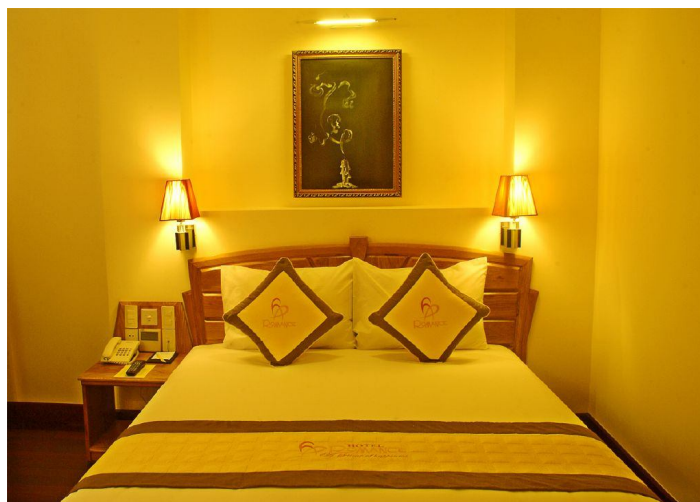

## Hotel Overview:

Located in the heart of Hue City – an UNESCO listed World Heritage site, the **Romance Hotel** has an ideal location, just steps away from the Perfume River on a street with several tourist information spots. With the slogan **"A lifetime of happiness"**, our aim is to ensure that you will have the most comfortable, enjoyable and truly unforgettable time in Romance Hotel. You will be welcomed by our warm-heartedness and hospitality... You will always meet smiling faces, enthusiastic support, consideration and reliability in every service during your stay at the Romance Hotel.

## Accommodation:

- ❖ Superior : 16 rooms
- ❖ Deluxe : 60 rooms
- ❖ Deluxe City View : 24 rooms
- ❖ Executive Deluxe : 10 rooms
- ❖ Romance Suite : 03 rooms

## Room facilities:

- ❖ 24-hours room service
- ❖ Wooden floor & Bath tub
- ❖ 02-ways individual air condition
- ❖ Free of charge cable television
- ❖ Free of charge wi-fi connectivity
- ❖ Working desk with executive chair
- ❖ Bathrobe & Hair dryer
- ❖ Minibar & Fridge